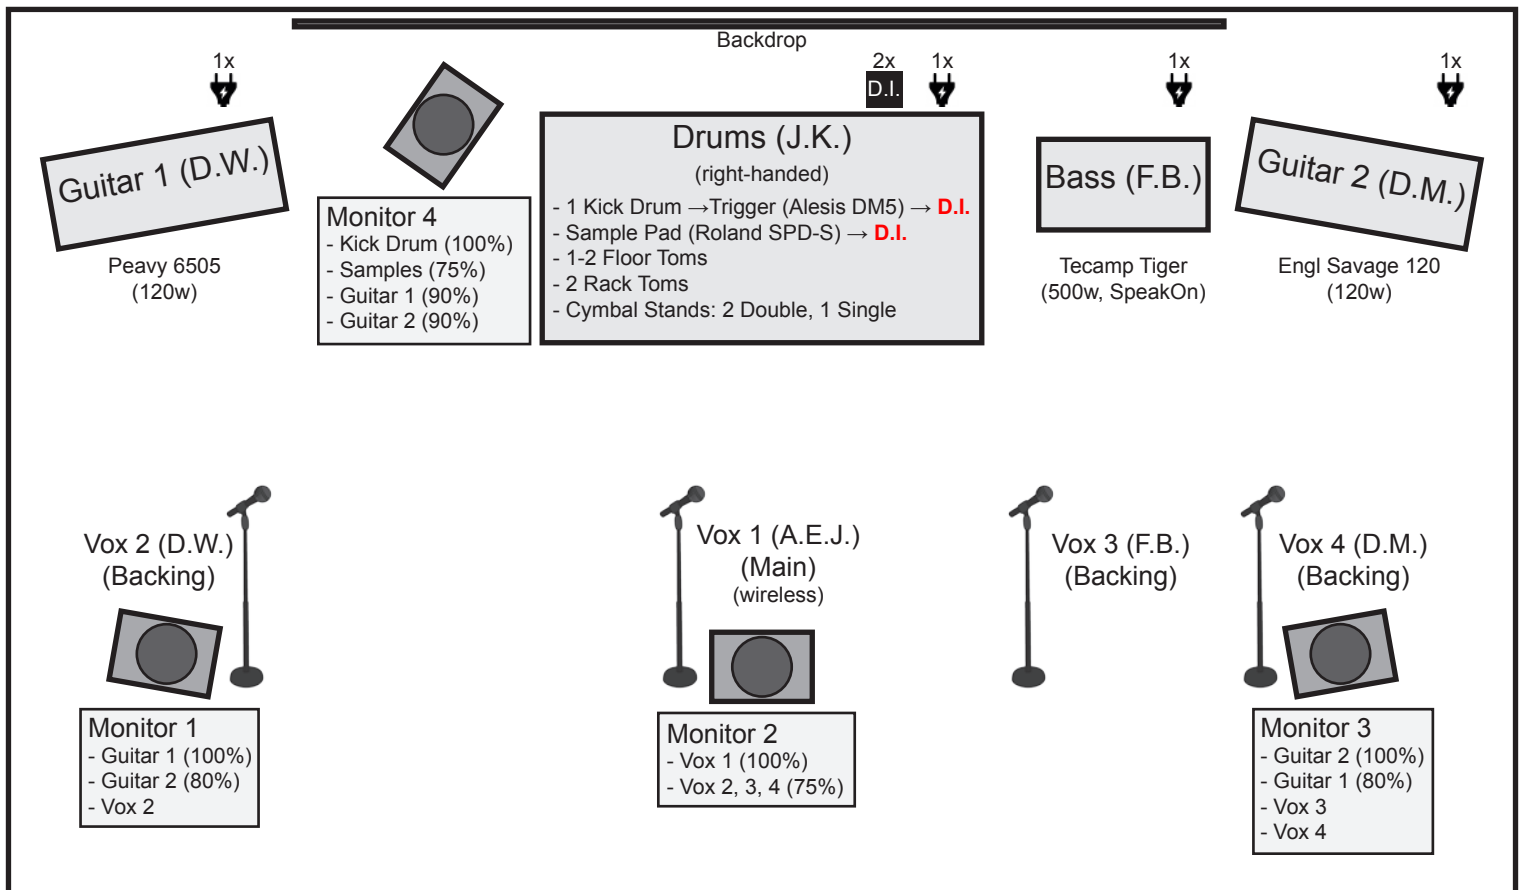

STAGE PLAN

Line Up

A.E.J. - Main Vox
 D.W. - Guitar + Backing Vox
 D.M. - Guitar + Backing Vox
 F.B. - Bass + Backing Vox
 J.K. - Drums

Contact

contact@hyems.net
 booking@hyems.net
 www.hyems.net
 www.facebook.com/hyems666